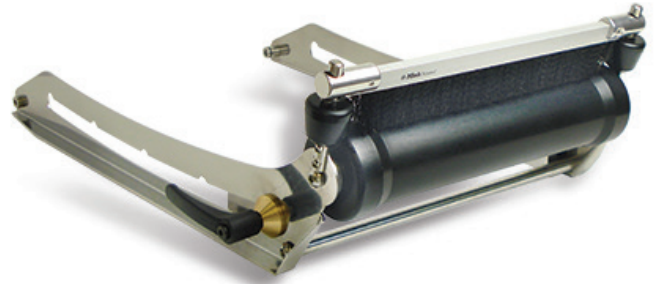

Cable Reel Guide

Reduces friction and provides additional guidance for the cable when paying out and rewinding. Also brushes and cleans the cable when rewinding. Exclusively compatible with Minicam motorised cable reels and manual cable reels to fit 300 metre and 200 metre reels.

Compatibility

Technical Data

	CGP200	CGB300
Compatibility	RAP200/RMP200	RAP300/RMP300
Length	540mm	540mm
Width	370mm	490mm
Height	175mm	175mm
Weight	2.9kg	3.5kg

Cable Reel Guide